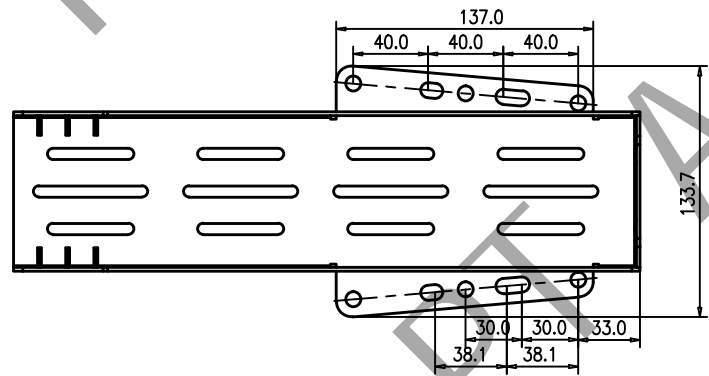

PT ACTUATOR

Scorpion-S

383*361.4*124.2 (MM)

Support spacing 30MM&40MM&1.5IN Profile

70*55*58.5 (MM)