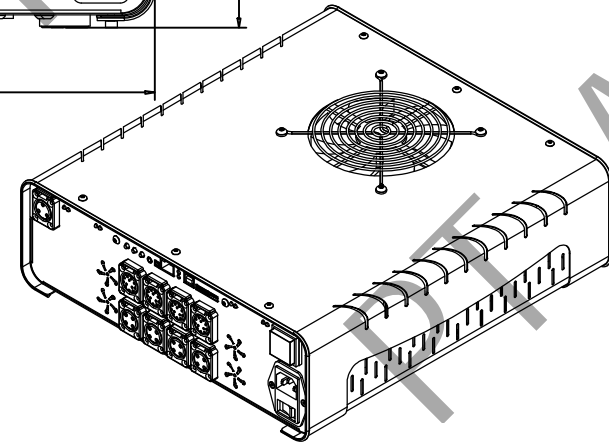

PT ACTUATOR

Scorpion-S

383*361.4*124.2 (MM)

Support spacing 30MM&40MM&1.5IN Profile

70*55*58.5 (MM)