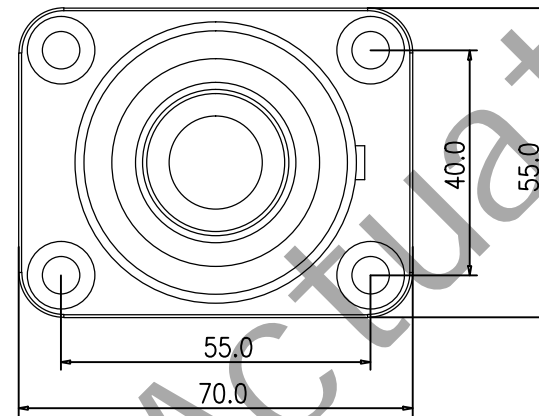

PT ACTUATOR

Scorpion-S

383*361.4*124.2 (MM)

Support spacing 30MM&40MM&1.5IN Profile

70*55*58.5 (MM)