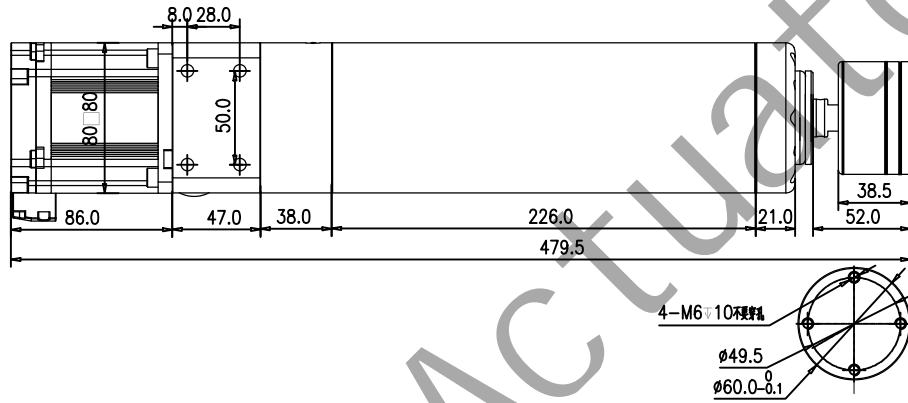

PT ACTUATOR

Scorpion-S

383*361.4*124.2 (MM)

Support spacing 30MM&40MM&1.5IN Profile

70*55*58.5 (MM)