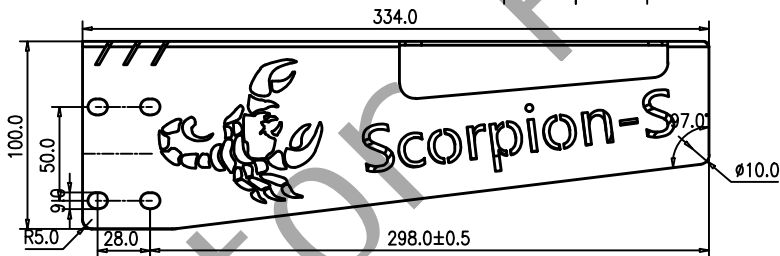

PT ACTUATOR

Scorpion-S

383*361.4*124.2 (MM)

Support spacing 30MM&40MM&1.5IN Profile

70*55*58.5 (MM)