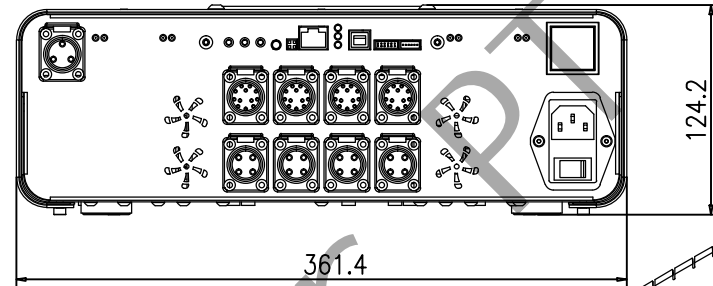

PT ACTUATOR

Scorpion-S

383*361.4*124.2 (MM)

Support spacing 30MM&40MM&1.5IN Profile

70*55*58.5 (MM)